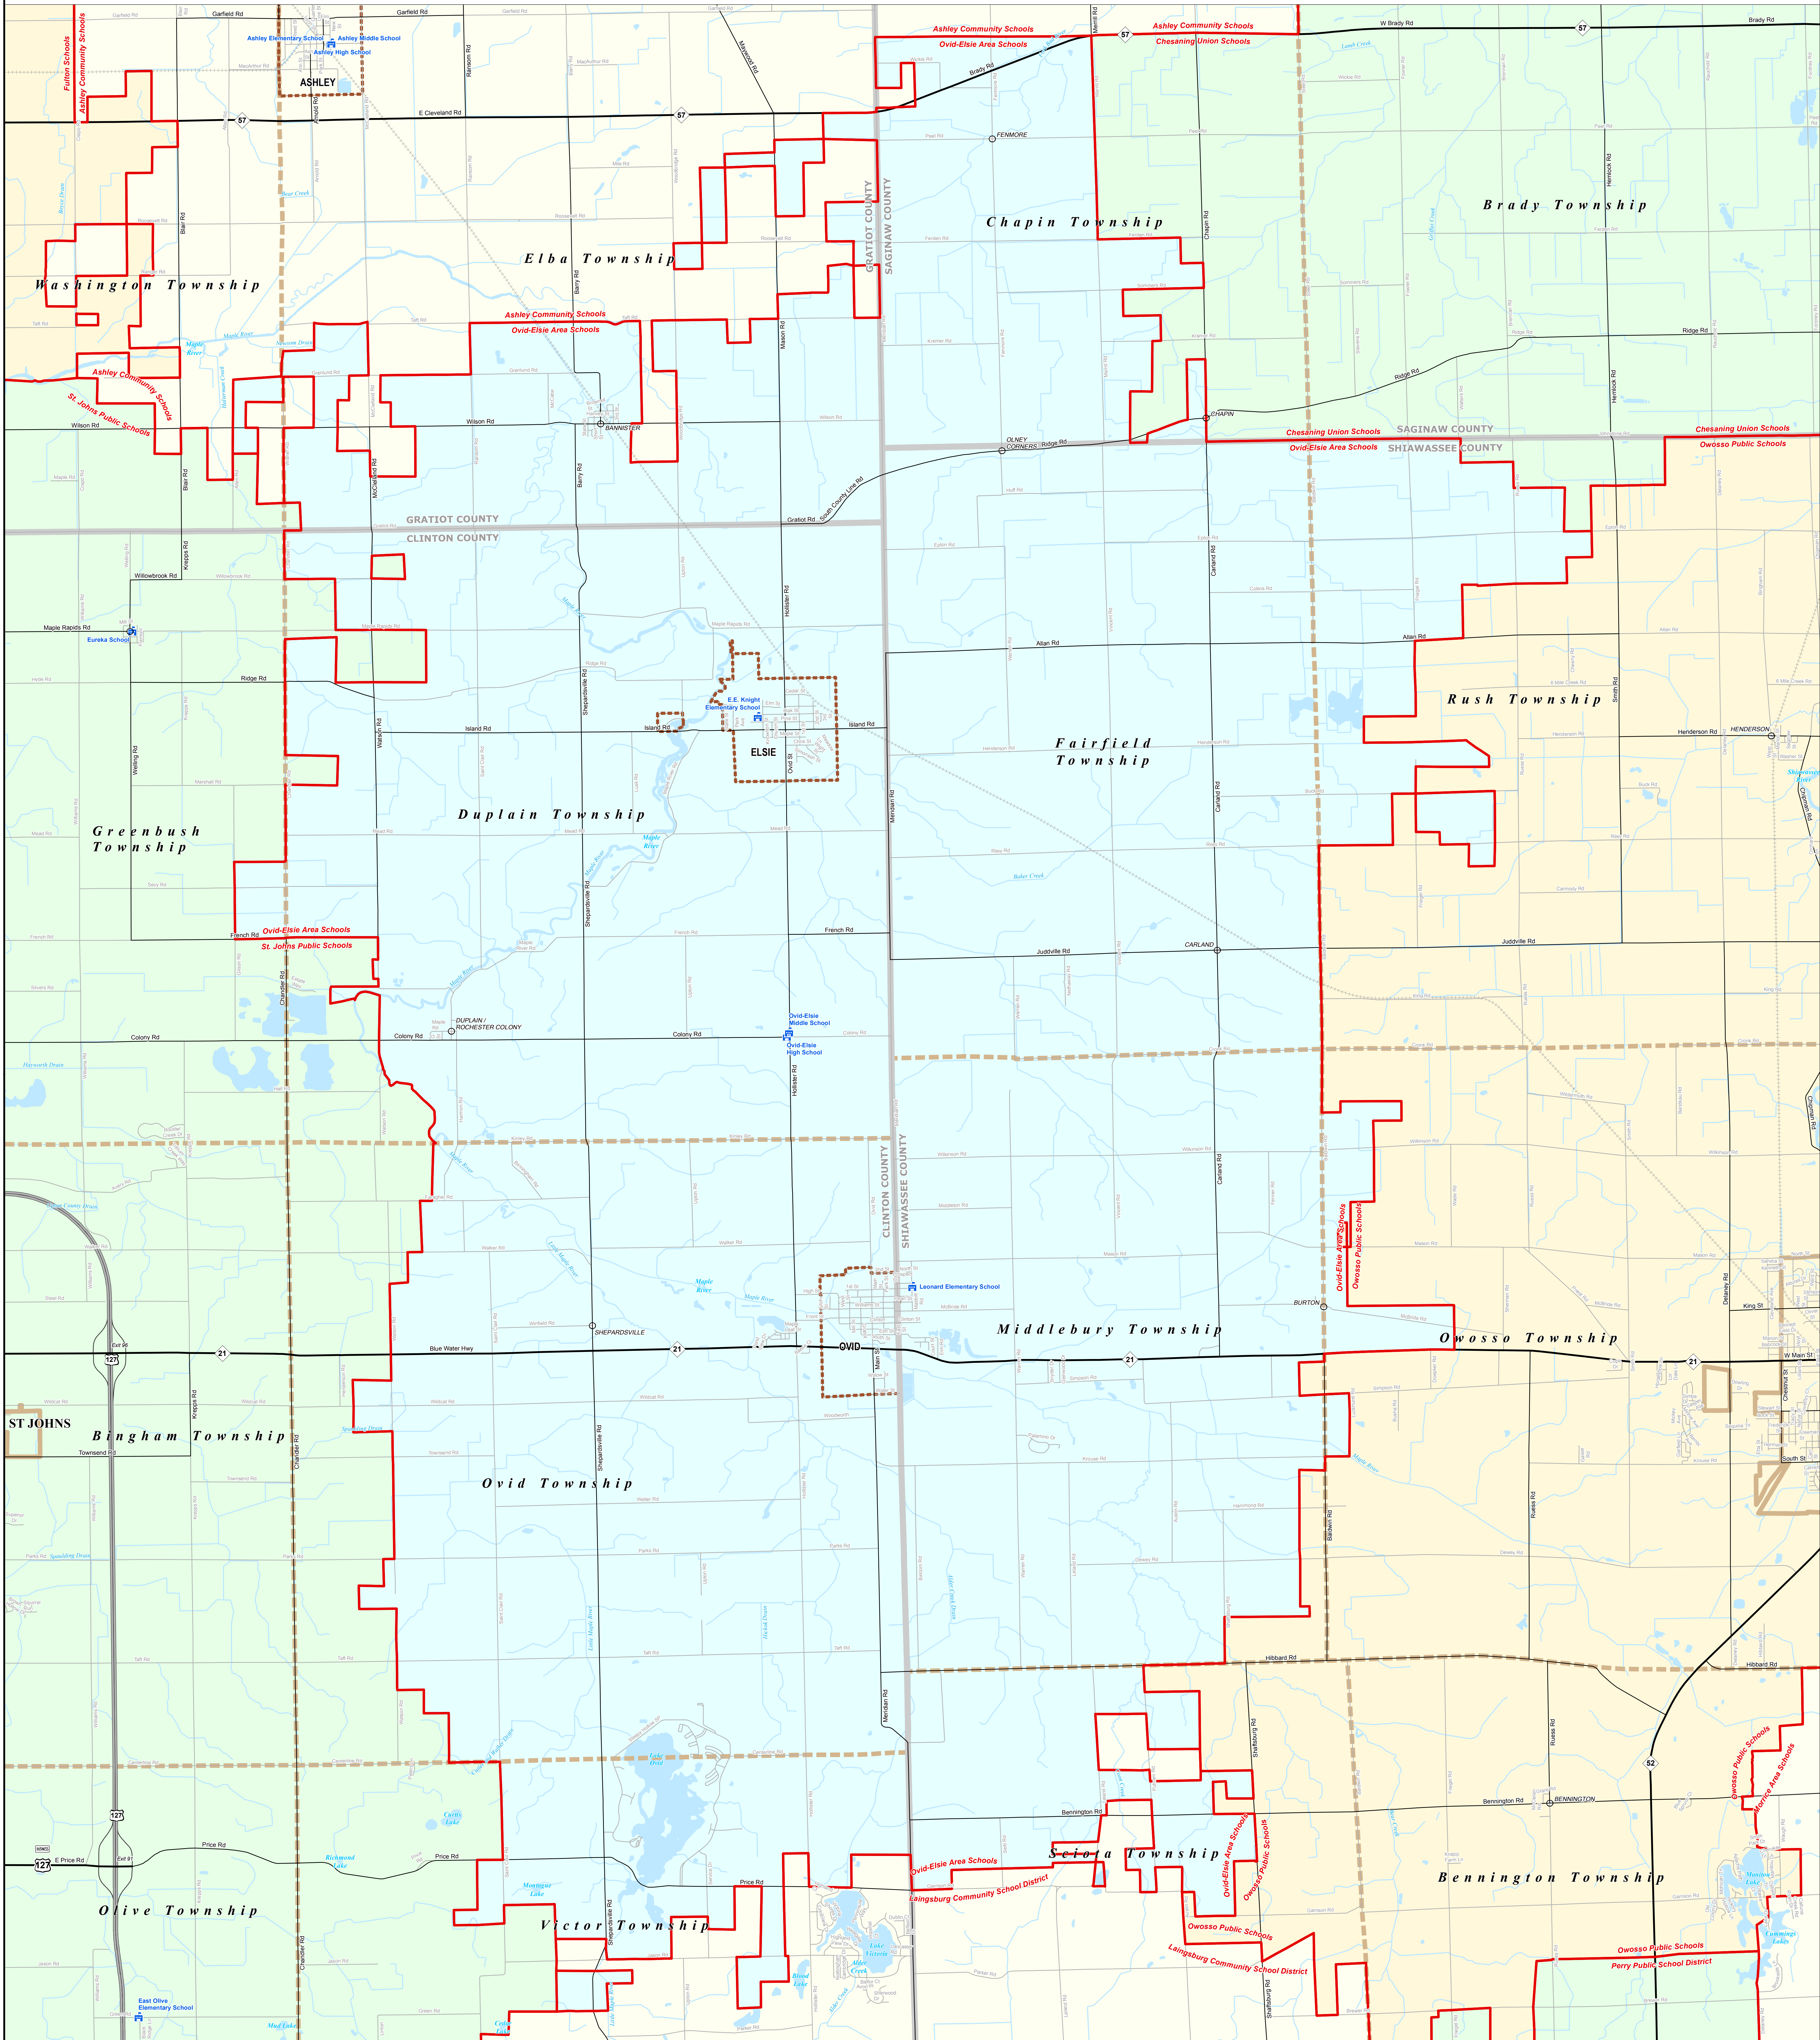

OVID-ELSIE AREA SCHOOLS

Clinton County RESA

0 0.25 0.5 1 Miles

*Note: Non K-12 School Districts identified with Asterisk (*) in Name

11/14/13

Legend - School District - County - City - Township - Village - Census Designated Place	- Unincorporated Place - School - Freeway - Highway - Primary Road - Local Road	- Railroad - Water Feature - River, Stream, or Drain

Source: Michigan Geographic Framework, v13a